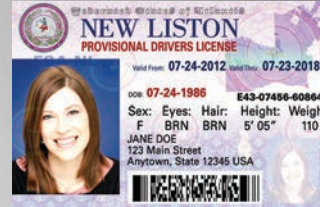

Reliable, affordable, high quality output plastic card printers. Secure identity solutions for all markets and applications.

Corporations/Organizations

- Employee badges
- Visitor management
- Access control
- Time attendance
- Business cards

Education

- K-12 school ID cards
- College & university student ID cards
- Photo IDs for faculty and staff
- School visitor badges
- Bookstore, cafeteria & media transactions

Government

- Driver's license
- Credentials for employees, officials, military, visitors
- National ID cards
- National healthcare
- Voter, first responder & law enforcement IDs

Other Applications

- Loyalty cards
- Membership cards
- Hospital employee badges
- Transit passes
- Event badges