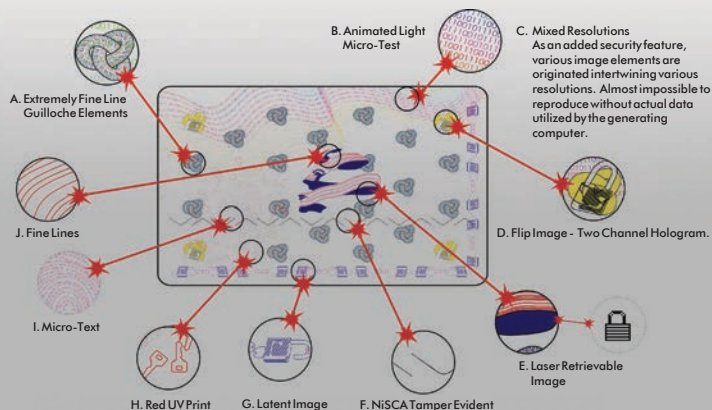

TEAM NISCA

Plastic Card Printers

Applies to All Printers

The More Security Features, the Less Counterfeiting.

PR-C101

Quality and Reliability in a Single-Sided, Entry Level Printer

- ✓ 24-bit Color
- ✓ Removable Card Hopper
- ✓ High Durability, Low Maintenance,
- ✓ 50,000 Cards Mean Time Between Failure (MTBF)
- ✓ Compact and Light Weight
- ✓ Rotating LCD Panel

Reliable, affordable, high quality output plastic card printers. Secure identity solutions for all markets and applications.

Corporations/Organizations

- Employee badges
- Visitor management
- Access control
- Time attendance
- Business cards