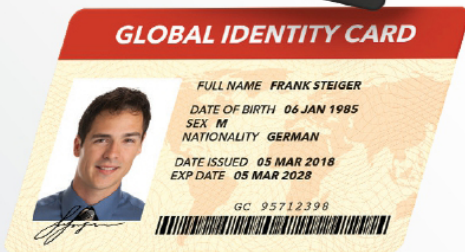

201+

600 DPI Retransfer Printer

Retransfer print technology is the next level up to direct-to-card print technology. First, the image is printed on a film, then transferred from the film to the card. This technique is suitable for over the edge, heavy duty printing, improves reliability, and is suitable for a vast variety of card types, such as: